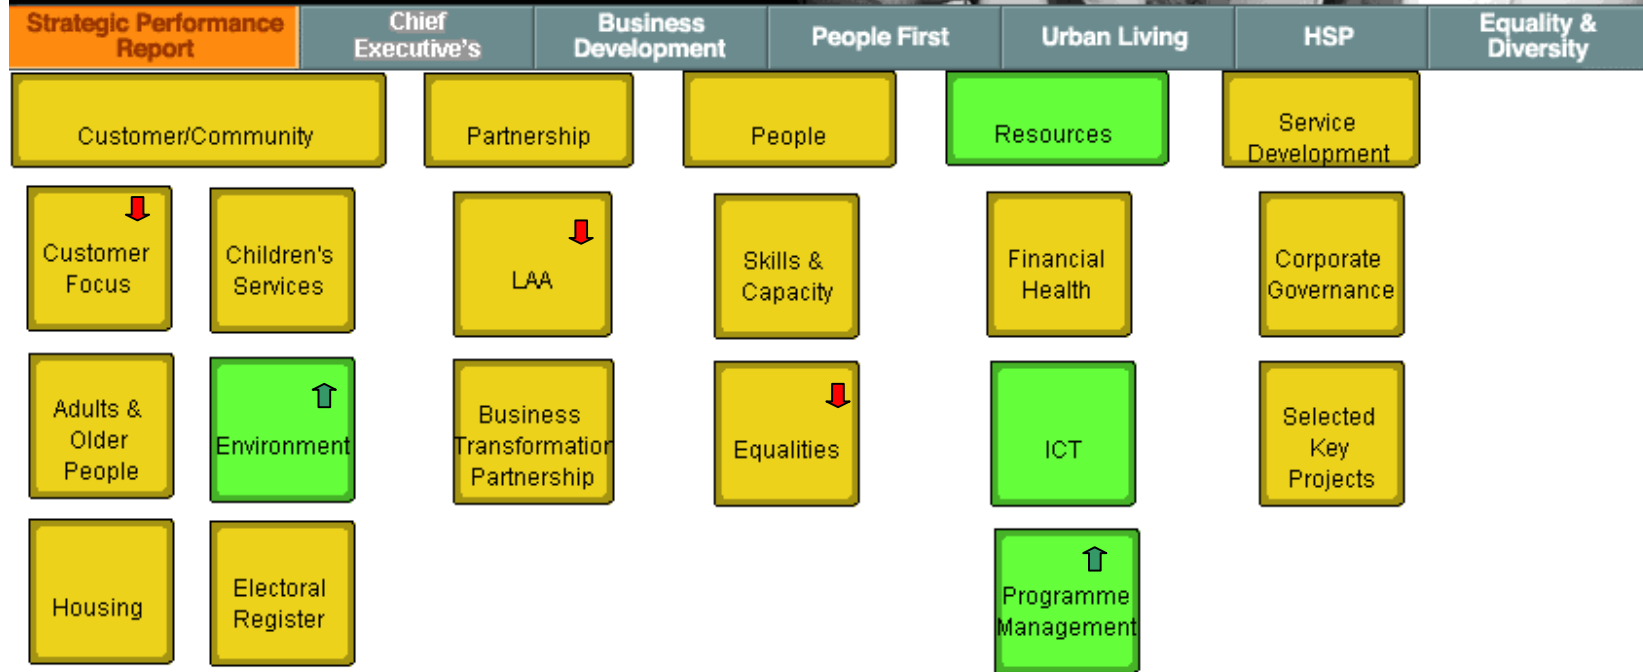

## Overview by key performance area

Best Value PI's	High Performing Harrow Intranet	New Harrow Project	Corporate and Service Planning
<b>Key to symbols</b>			
↑ Up arrow (green)	The score for this block has increased	↓ Down arrow (red)	The score for this block has reduced